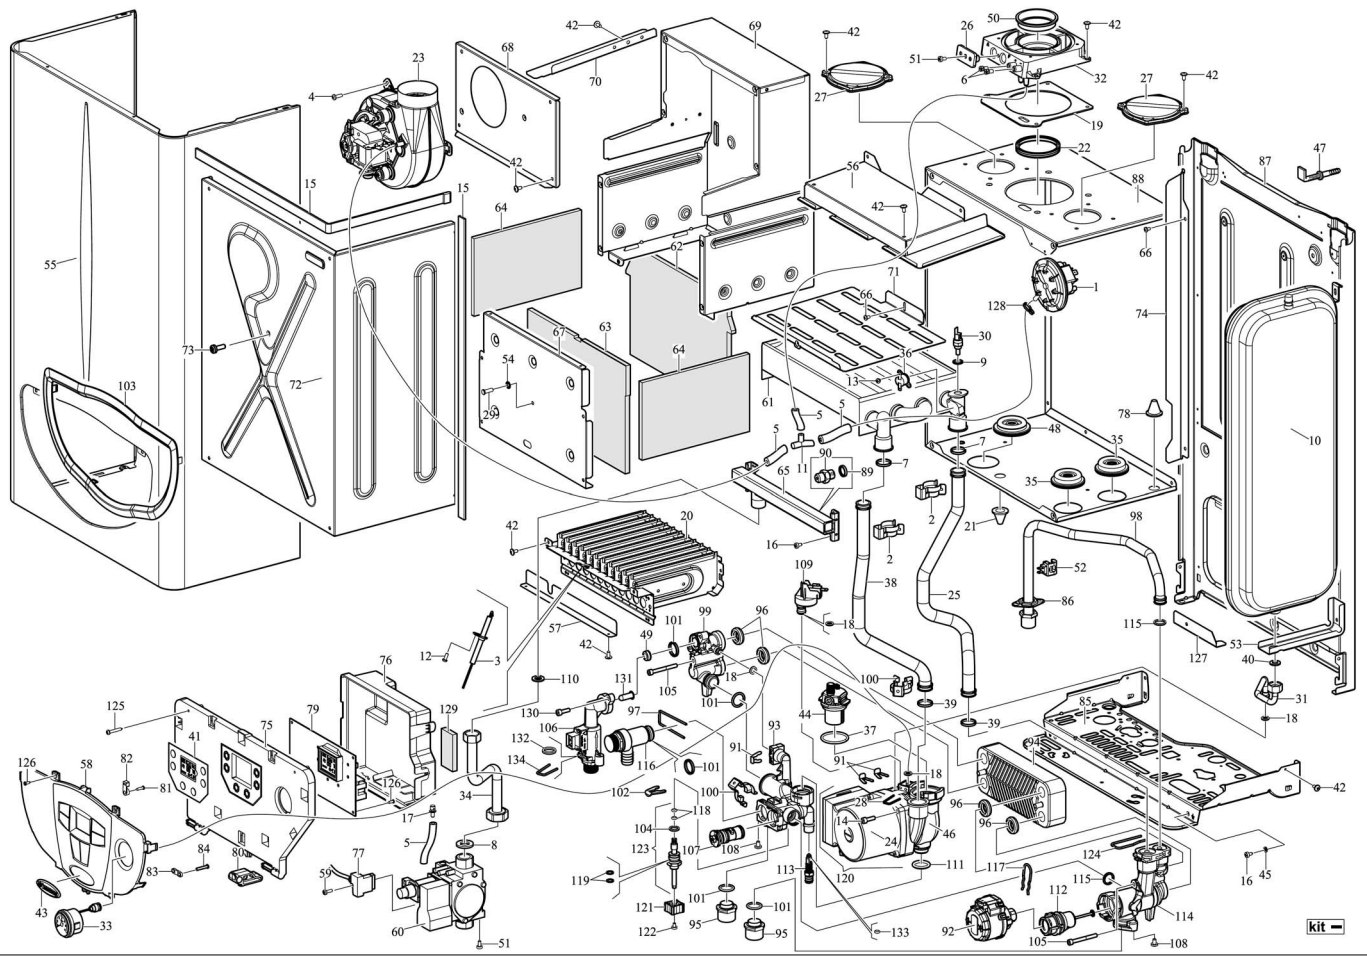

IMMERGAS	SERIAL NUMBER START OF SERIES	15/09/10	MINI EOLO 24 3 E	149AE
	4254997	3.020853		

kit

N.	CODE	DESCRIPTION	SERIAL NUMBER START OF SERIES
-	3.012552	G20 gas conversion kit	
-	3.015861	LPG gas conversion kit	
-	3.020072	Complete control panel	
-	3.020105	Hydraulic assembly	
-	3.021739	Complete control panel	4411355
1	1.010337	Air pressure switch	
2	1.021829	Clip for exchanger pipes	
3	3.021021	Ignition electrode group	
4	1.01110	Crossheaded flat pointed self-tapping screw (4,2x13)	
5	1.025986	Silicone pipe (4x8)	
6	1.011057	Pressure point screw	
7	1.011141	Silicone O-ring (17,86x2,62, 70 sh)	
8	3.A0120	Gasket kit (3/4")	
9	1.012711	Self-centring gasket	
10	1.015138	Expansion vessel (6 litres)	
11	1.014373	"Y" hose union	
12	1.0152	Crossheaded self-tapping screw (3,9x9,5)	
13	1.015498	Crossheaded screw (M3,5x4)	
14	1.010289	Tropicalized hex socket screw (M5x16)	
15	1.013154	Adhesive foam strip (d.15x3)	
16	1.016246	Crossheaded self-forming screw (M4x8)	
17	1.017228	Anti-condensation pipe fitting	
18	nfs	Epdm O-Ring (7,6x2,62, 70 sh)	
18	3.021695	Kit of O-rings multi-functions	
19	1.017529	Gasket for flange with sample points	
20	1.026486	Burner (11 ramps)	
21	1.027009	Silicone fairlead (d.2)	
22	1.025894	Red peroxide epdm gasket (d.60)	
23	1.029601	Fan	
24	1.1630	Pump (15-50)	
25	1.028551	D.18 pipe, delivery	
26	1.021464	Plug for flange with sample points	
27	1.029280	Cap for hole d.80	
28	nfs	Pressure switch locking clip	
28	3.021696	Clip kit	
29	1.027215	Stud (d.5)	
30	1.021762	NTC fast immersion probe	
31	1.028547	D.8 pipe, hydraulic assembly - expansion tank	
32	1.021852	Flange with sample points	
33	1.028880	Manometer	
34	1.028557	Gas valve - manifold pipe (d.14)	
35	1.023434	Silicone fairlead (d.16)	
36	1.022522	Klixon thermostat 105 °C	
37	nfs	O-Ring (34,0)	
37	3.021695	Kit of O-rings multi-functions	
38	1.028552	D.18 pipe, return	
39	nfs	Epdm O-Ring (18,00x2,8, 83sh)	
39	3.021695	Kit of O-rings multi-functions	
40	3.A1124	Gasket kit (3/8",n°50)	
41	1.028229	Adhesive for display	
42	1.2275	Flat pointed crossheaded self-tapping screw (4,2x9,5)	
43	1.028794	Adhesive nameplate	
44	1.027110	Automatic vent valve	
45	1.4246	Lock washer (M4)	
46	1.028554	Pump body	
47	1.5899	Wall plug package (d.10x50)	
48	1.025064	Silicone fairlead (d.12,5)	
49	1.020426	Flow limiter (8 litres)	
50	2.010352	Flue diaphragm (d.41,5)	
50	2.012852	Flue diaphragm (d.40)	
51	1.2170	Crossheaded screw (M4x8)	
52	1.025380	D.h.w. NTC probe	
53	2.014014	Bracket for expansion vessel	
54	1.021517	Fixed washer	
55	2.014512	Casing framework	
56	2.014254	Flue hood top catch	
57	2.014261	Burner bottom deflector	
58	1.028241	Control panel push-button	
59	1.013186	Screw (M3,5x16)	
60	1.014365	SIT 845 gas valve with connections	
61	1.015791	86-fin exchanger	
62	1.028100	Rear ecological fibre panel	
63	1.028101	Front ecological fibre panel	
64	1.028099	Side ecological fibre panel	
65	1.026314	G20 11 ramps gas manifold	
65	1.026355	LPG 11 ramps gas manifold	
66	1.2402	Crossheaded flat pointed self-tapping screw (3,9x6,5)	
67	2.014219	Combustion chamber front	
68	2.014221	Flue hood front cover	
69	2.013862	Combustion chamber mount	